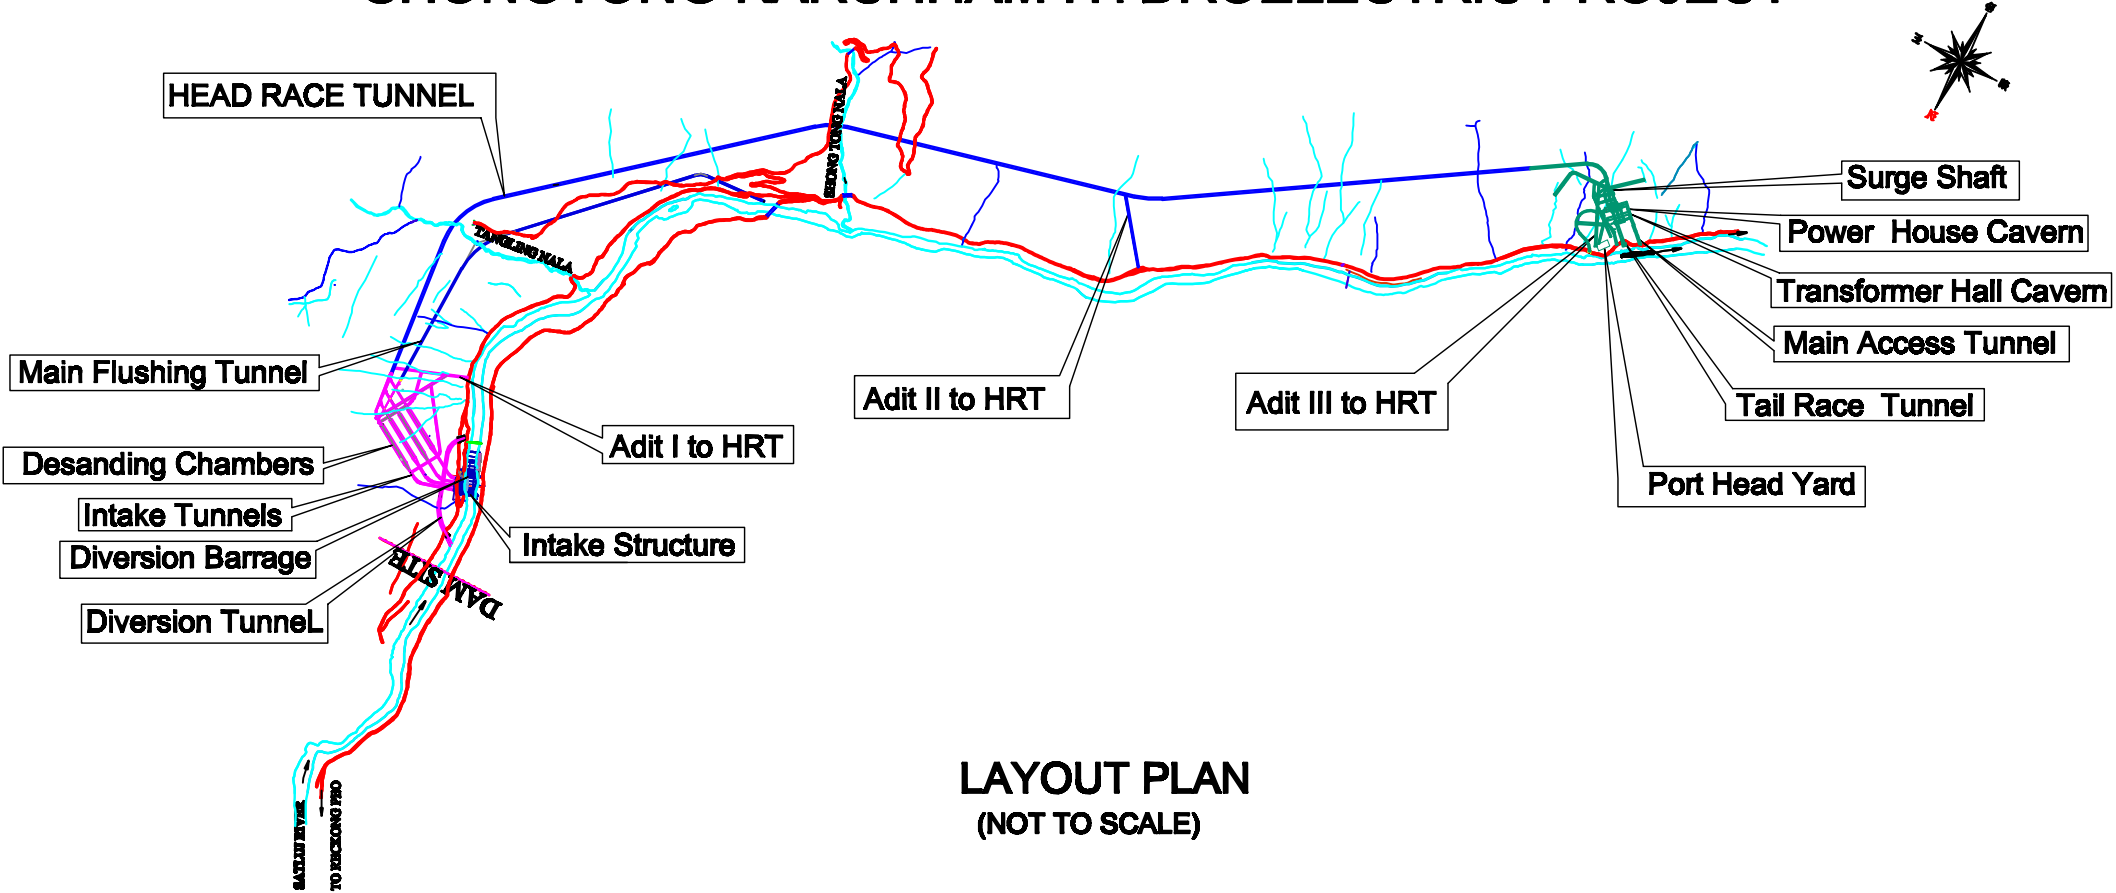

SHONGTONG KARCHHAM HYDROELECTRIC PROJECT

LAYOUT PLAN
(NOT TO SCALE)